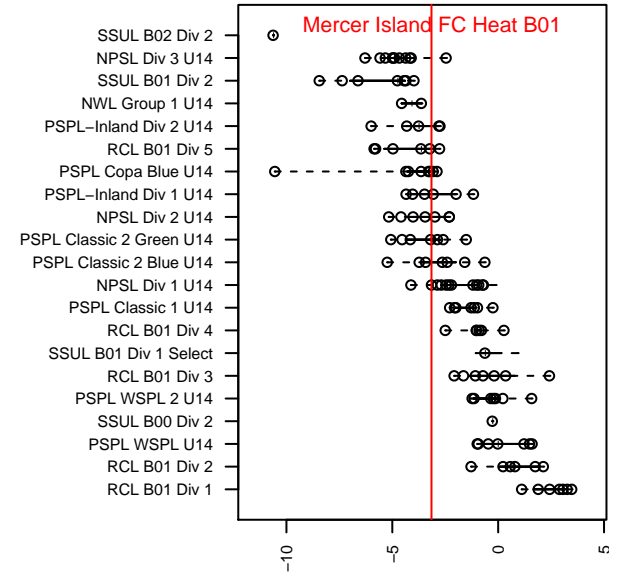

Mercer Island FC Heat B01

Mercer Island FC
 Mercer Island, WA
 B01 total strength=934
 attack=1.63 defense=1.55
 fall league = NPSL Div 1 U14
 notes= Byers 2013, Erkut 2014;
 Addison 2015

alt names used:
 MIFC Heat 01/006 Addison
 MIFC Heat '01/006 Addison

Venues played:
 2015 NPSL Division 1 U14
 2015 Founders Cup B01

Mercer Island FC Heat B01
 Dots are actual minus expected GF (blue circles) and GA (red triangles).
 Blue line is smoothed change in attack strength. Red is smoothed change in defense strength.

**attack and defense variance (black dot)
relative to other teams
and top 10 in region**

**attack and defense rating
relative to others at age
and all opponents in last 13 months**

Performance relative to 13 month average